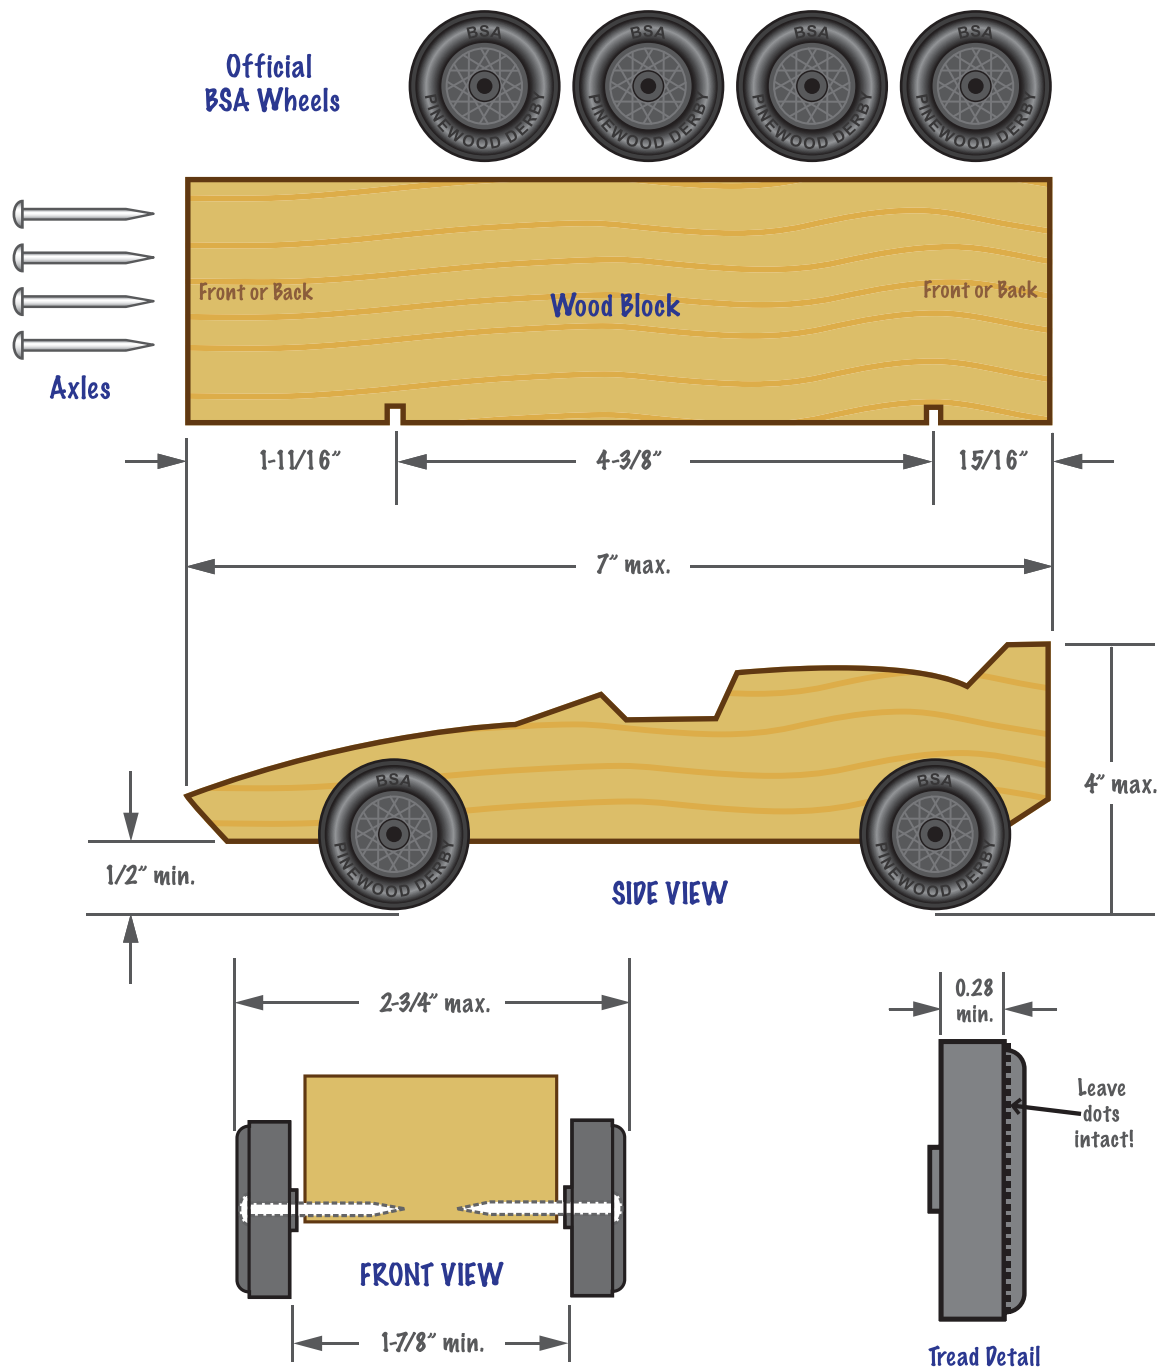

# Pack 107 Pinewood Derby Car Specs.

## Pinewood Derby Check-In Checklist

- Weight: 5.0 oz. or less
- Height: Under 4" (brown jig)
- Min. Ground Clearance:  $1/2"$
- Wheel base Length:  $4\frac{3}{8}"$  with  $1\frac{7}{8}$  between rims (green jig)
- Wheels: "BSA Pinewood Derby" wheels, dots NOT removed
- Axles: silver nail provided in your kit